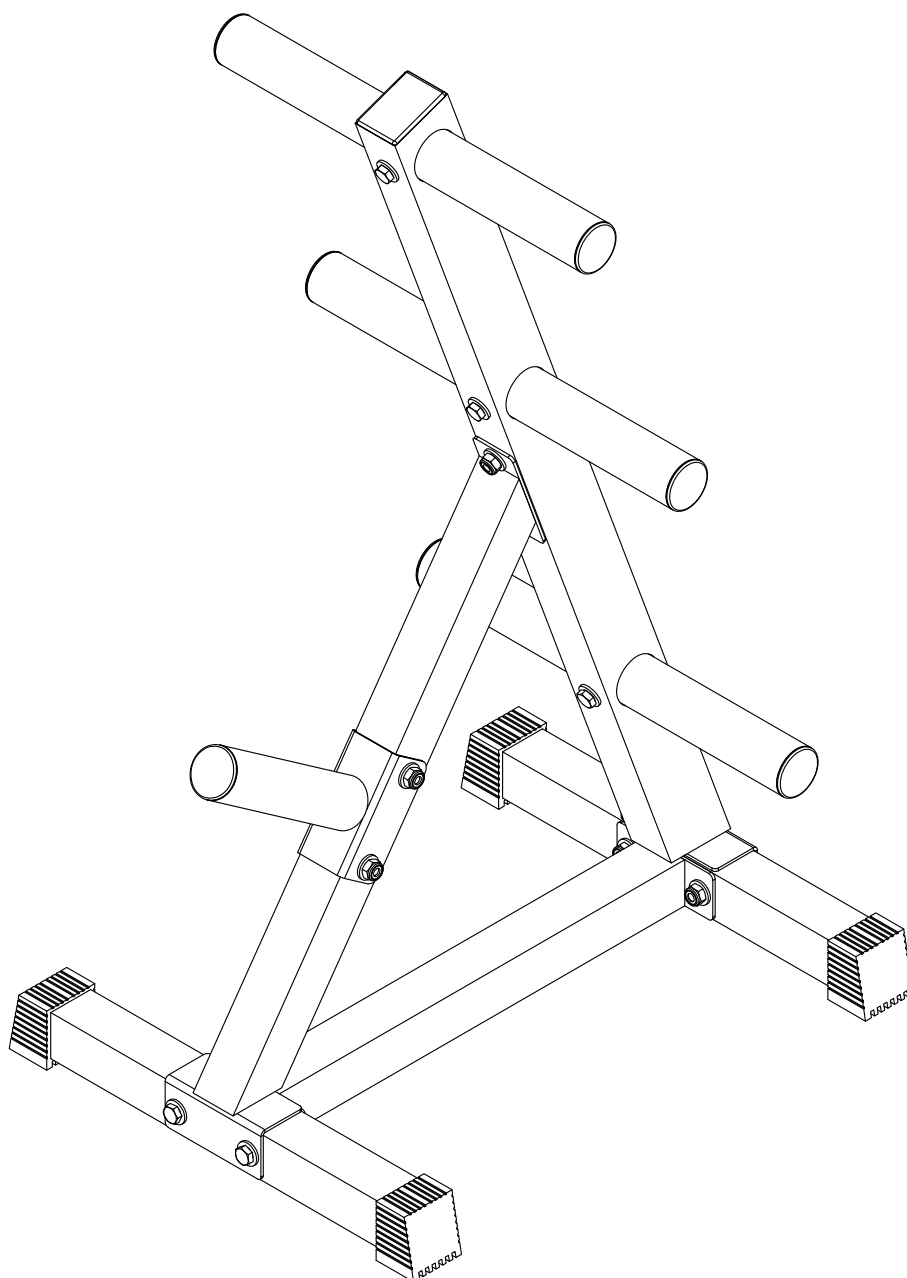

GORILLA SPORTS

Plate Rack white 50mm 4 holders

(10000794)

GORILLA SPORTS

Washer: ($\phi 10$)

19x

Hex Nut: (M10)

8x

Hex Bolt: (M10*87)

2x

Hex Bolt: (M10*70)

2x

Hex Bolt: (M10*67)

4x

Hex Bolt: (M10*25)

3x

Spanner

2x

GORILLA SPORTS

Dimensions complete: 62 cm x 50 cm x 106 cm
Maximum loading: 350KG

2