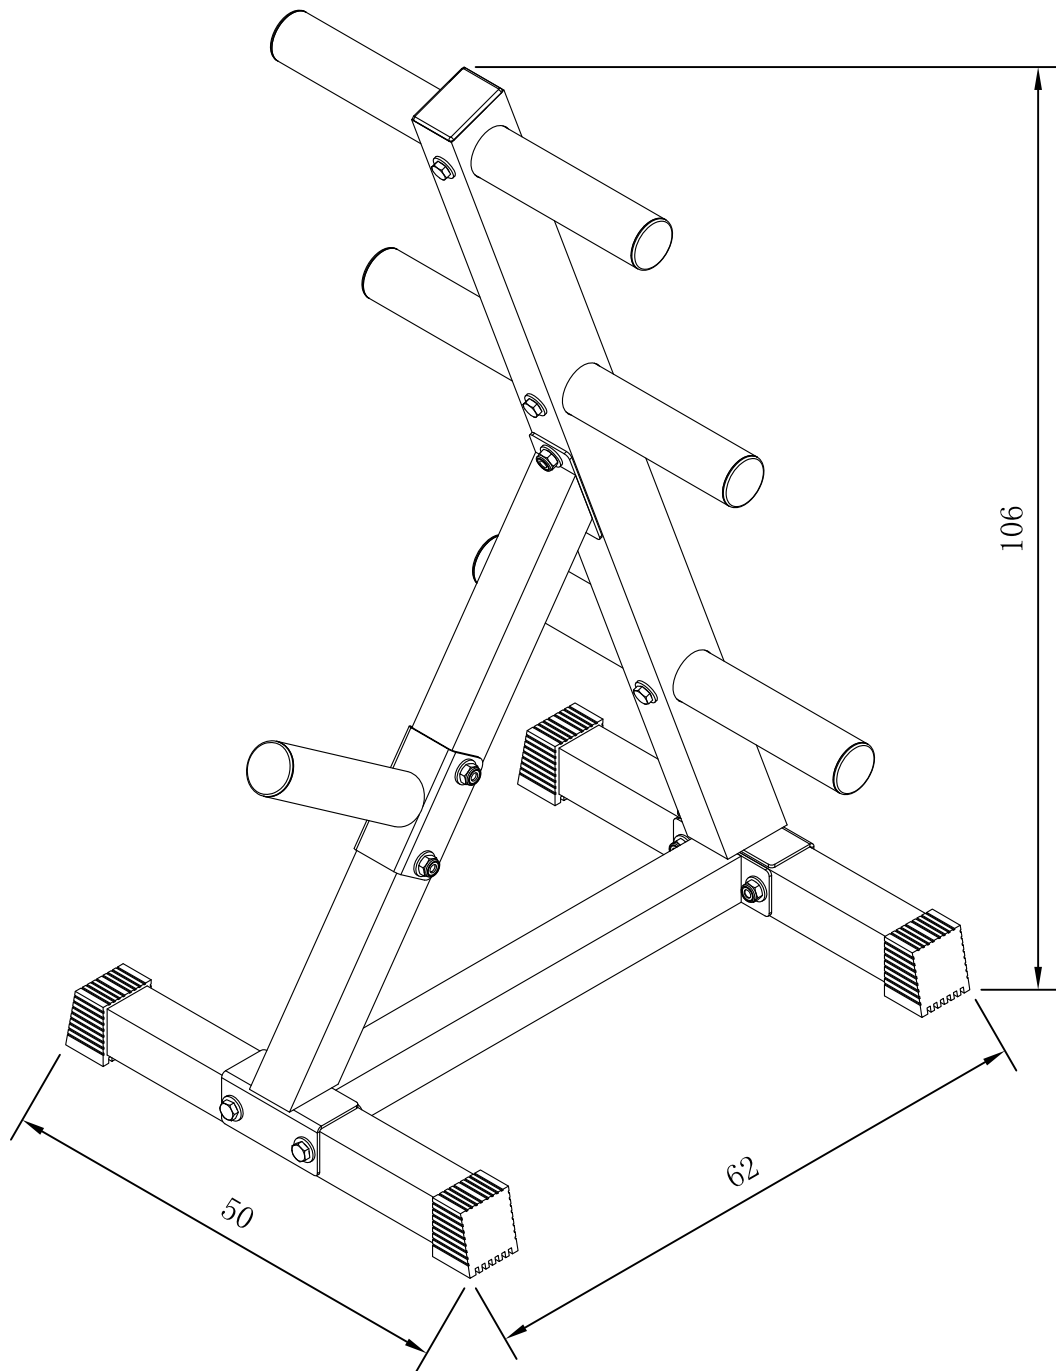

GORILLA SPORTS

Plate Rack white 50mm 4 holders

(10000794)

GORILLA SPORTS

Washer: ($\phi 10$)

19x

Hex Nut: (M10)

8x

Hex Bolt: (M10*87)

2x

Hex Bolt: (M10*70)

2x

Hex Bolt: (M10*67)

4x

Hex Bolt: (M10*25)

3x

Spanner

2x

GORILLA SPORTS

Dimensions complete: 62 cm x 50 cm x 106 cm
Maximum loading: 350KG

2