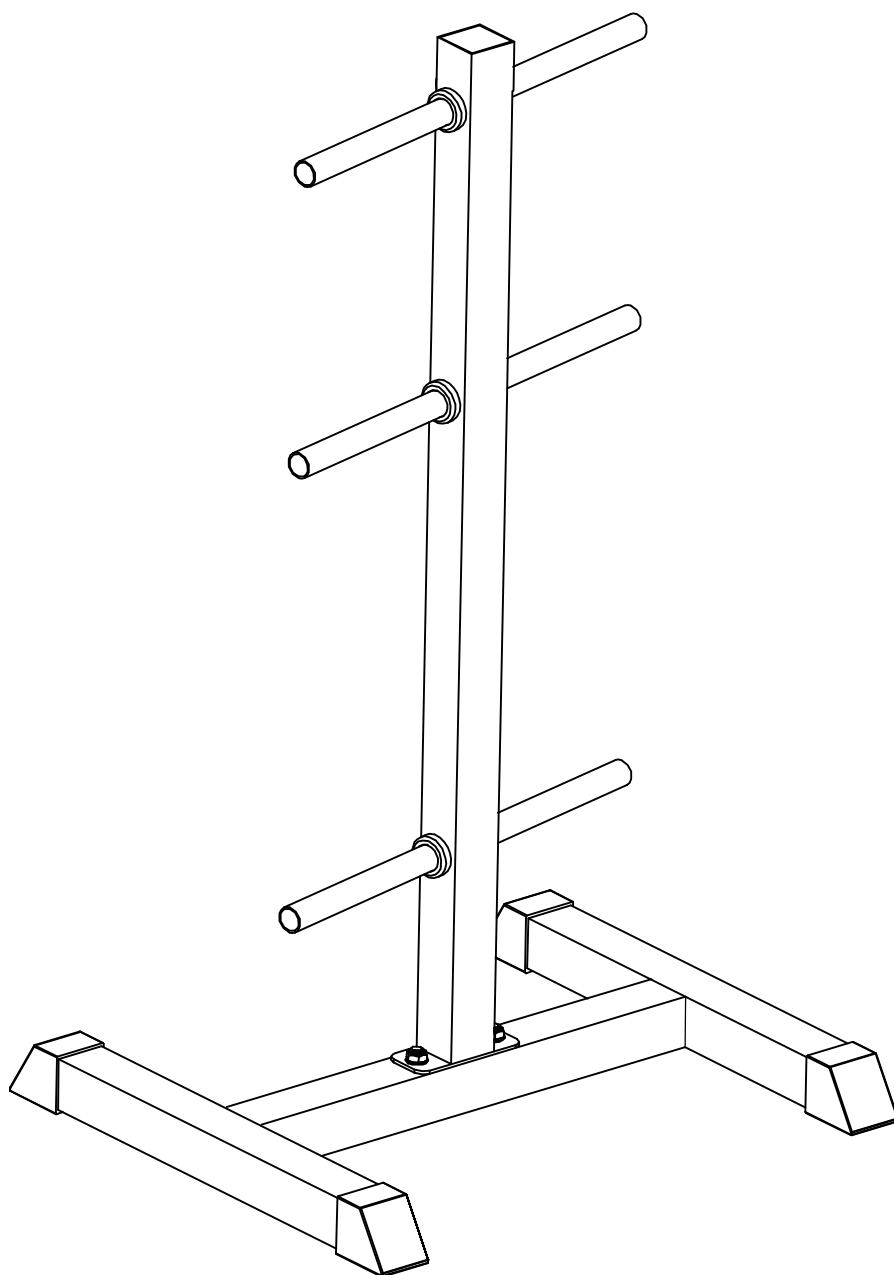

Maximum Load:400kg