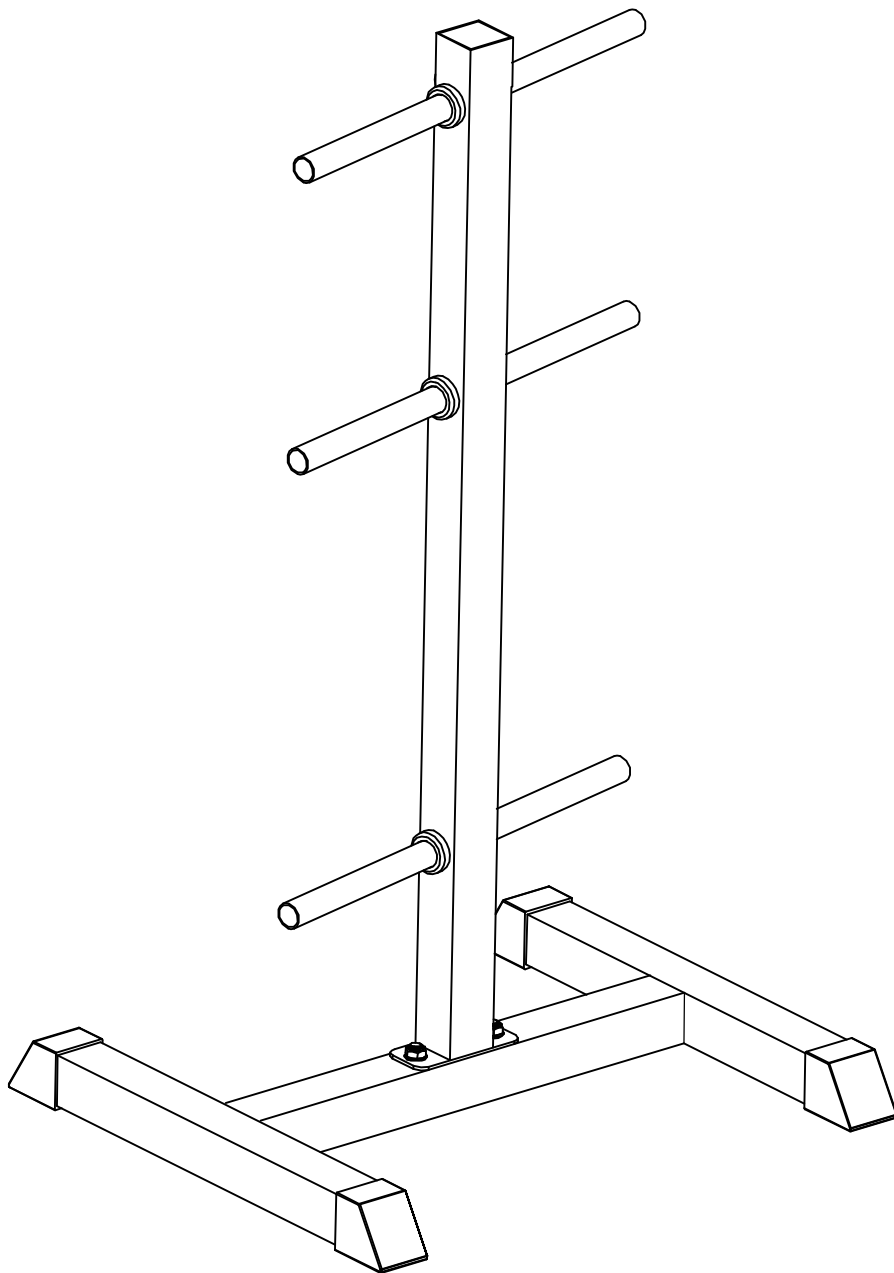

# GORILLA SPORTS

Plate Rack (10000133)

# GORILLA SPORTS

Washer: (M10)

2PCS

Nut: (M10)

2PCS

Spanner

1PC

**1**

Washer: (M10)		2PCS
Nut: (M10)		2PCS

# GORILLA SPORTS

Maximum Load:400kg