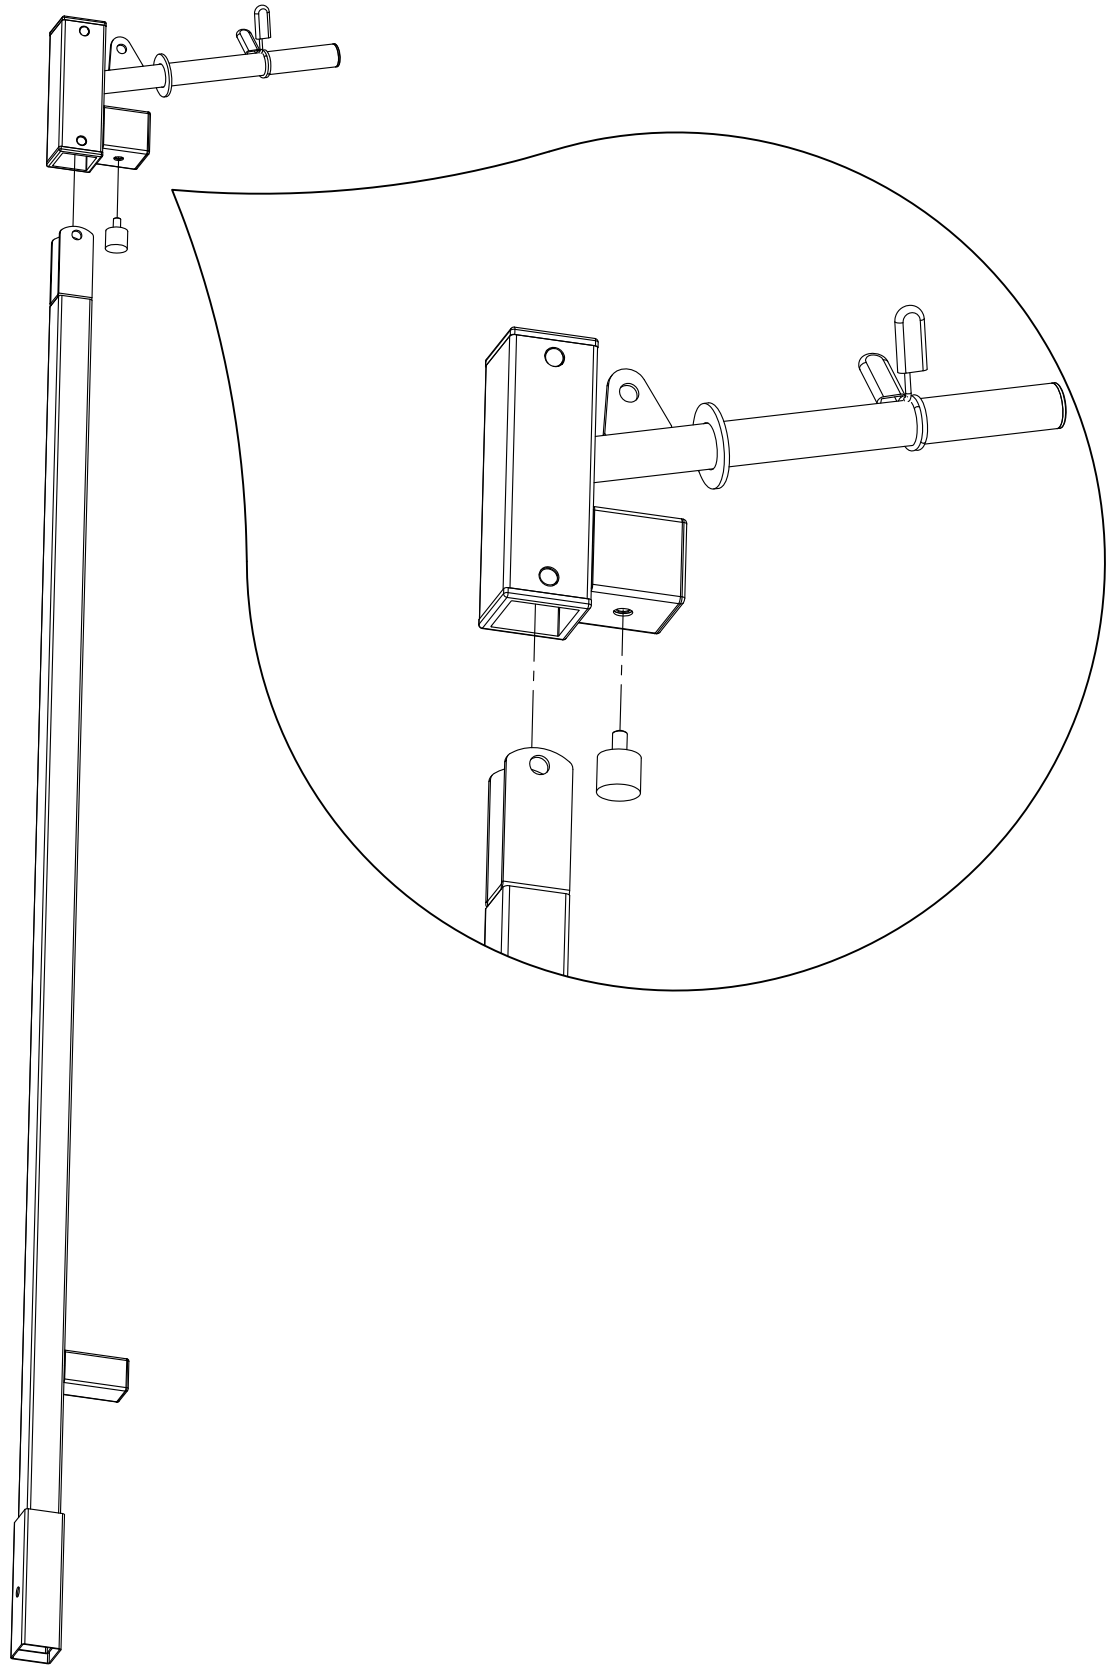

GORILLA SPORTS

Lat Machine Attachment
(10000595)

GORILLA SPORTS

Suitable for with 30 or 31 mm hole diameter

Maximum weight: 100 KG

Net weight: 7KG

Frame dimension: 4.5 cm

1