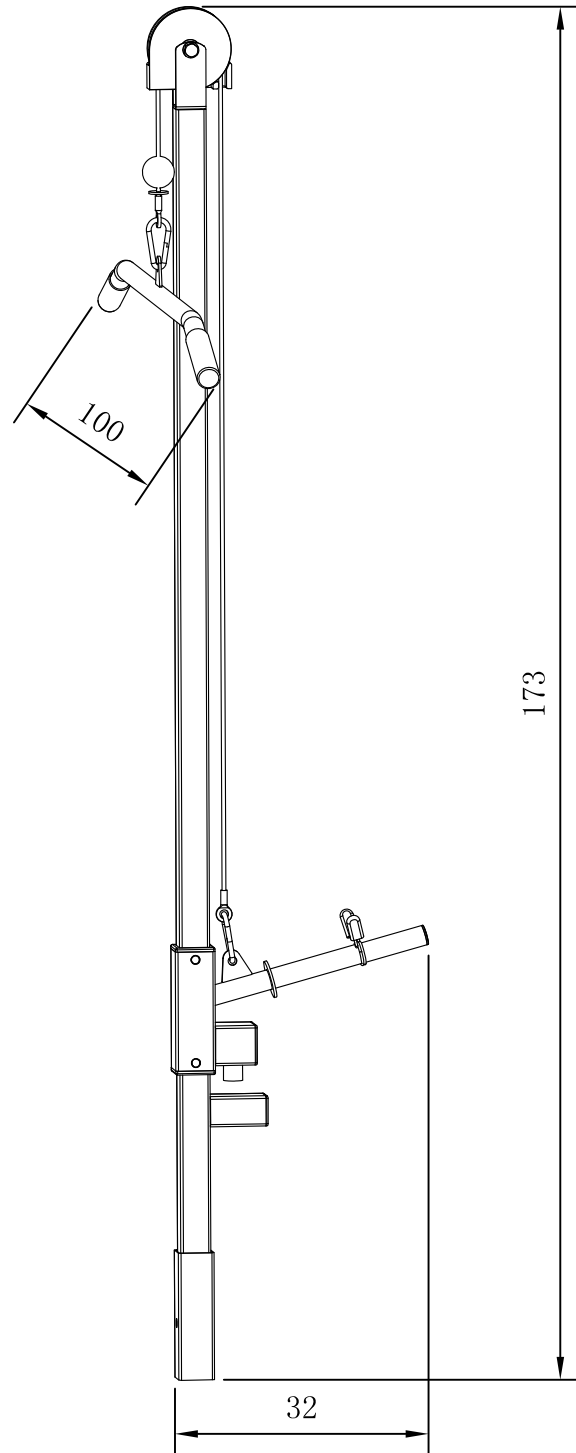

GORILLA SPORTS

Lat Machine Attachment
(10000595)

GORILLA SPORTS

Suitable for with 30 or 31 mm hole diameter

Maximum weight: 100 KG

Net weight: 7KG

Frame dimension: 4.5 cm

1