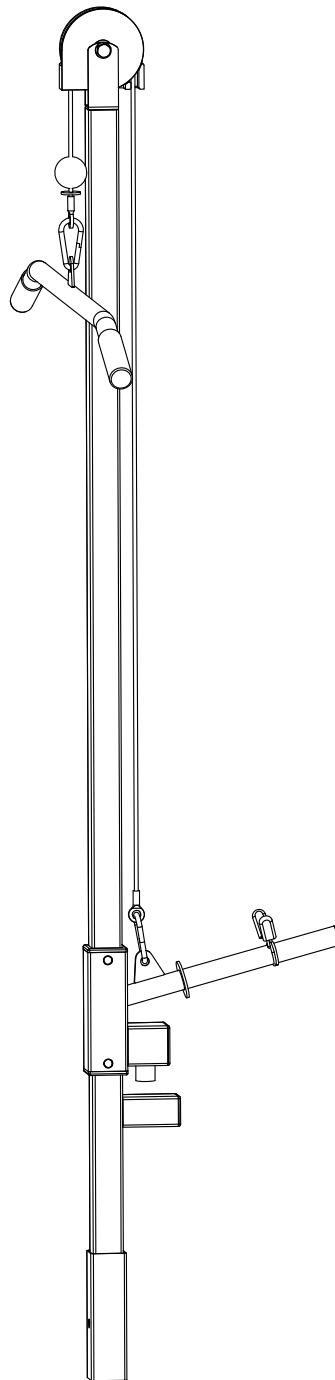

GORILLA SPORTS

Lat Machine Attachment
(10000595)

GORILLA SPORTS

Suitable for with 30 or 31 mm hole diameter

Maximum weight: 100 KG

Net weight: 7KG

Frame dimension: 4.5 cm

1