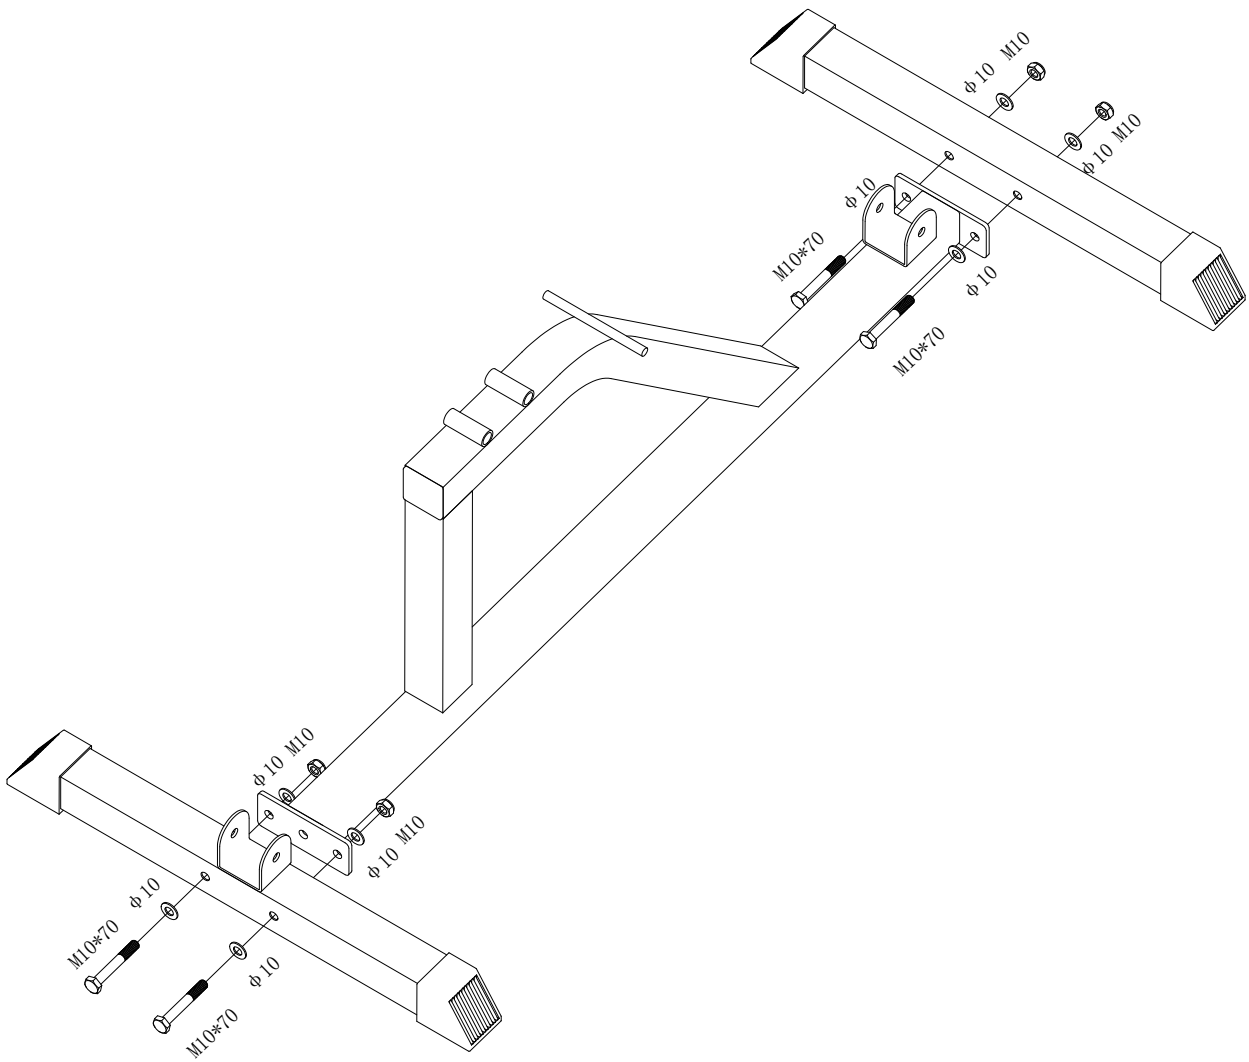

GORILLA SPORTS

Multi Flat Bench (10000095)

GORILLA SPORTS

Washer: ($\phi 10$) Lock Nut: (M10) Washer: ($\phi 8$) Hex Bolt: (M8*65)

20X

10X

8X

8X

Hex Bolt: (M10*70)

4X

Hex Bolt: (M10*75)

4X

Hex Bolt: (M10*175)

2X

GORILLA SPORTS

Maximum load 120KG

1

2

3

4

Washer (M8) -8PCS

Hex Bolt (M8*65) -8PCS