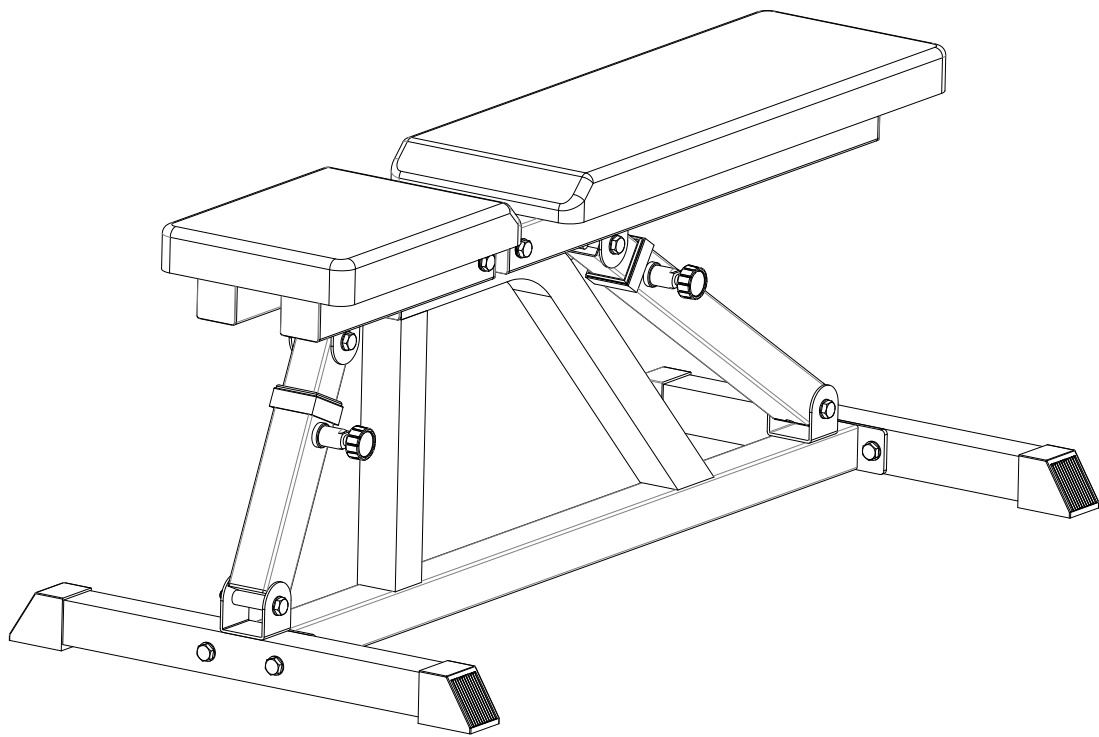

GORILLA SPORTS

Multi Flat Bench (10000095)

GORILLA SPORTS

Washer: ($\phi 10$) Lock Nut: (M10) Washer: ($\phi 8$) Hex Bolt: (M8*65)

20X

10X

8X

8X

Hex Bolt: (M10*70)

4X

Hex Bolt: (M10*75)

4X

Hex Bolt: (M10*175)

2X

GORILLA SPORTS

Maximum load 120KG

1

2

3

4

Washer (M8) -8PCS

Hex Bolt (M8*65) -8PCS