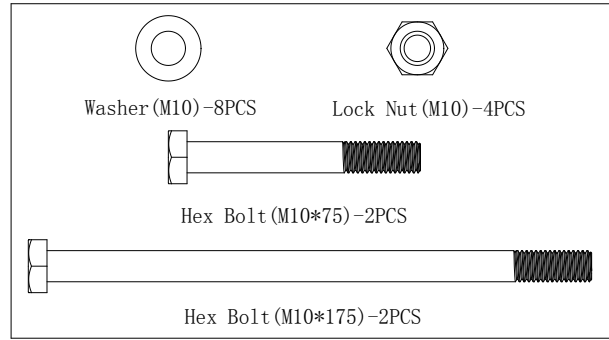

GORILLA SPORTS

Multi Flat Bench (10000095)

GORILLA SPORTS

Washer: ($\phi 10$) Lock Nut: (M10) Washer: ($\phi 8$) Hex Bolt: (M8*65)

20X

10X

8X

8X

Hex Bolt: (M10*70)

4X

Hex Bolt: (M10*75)

4X

Hex Bolt: (M10*175)

2X

GORILLA SPORTS

Maximum load 120KG

1

2

3

4

Washer (M8) -8PCS

Hex Bolt (M8*65) -8PCS