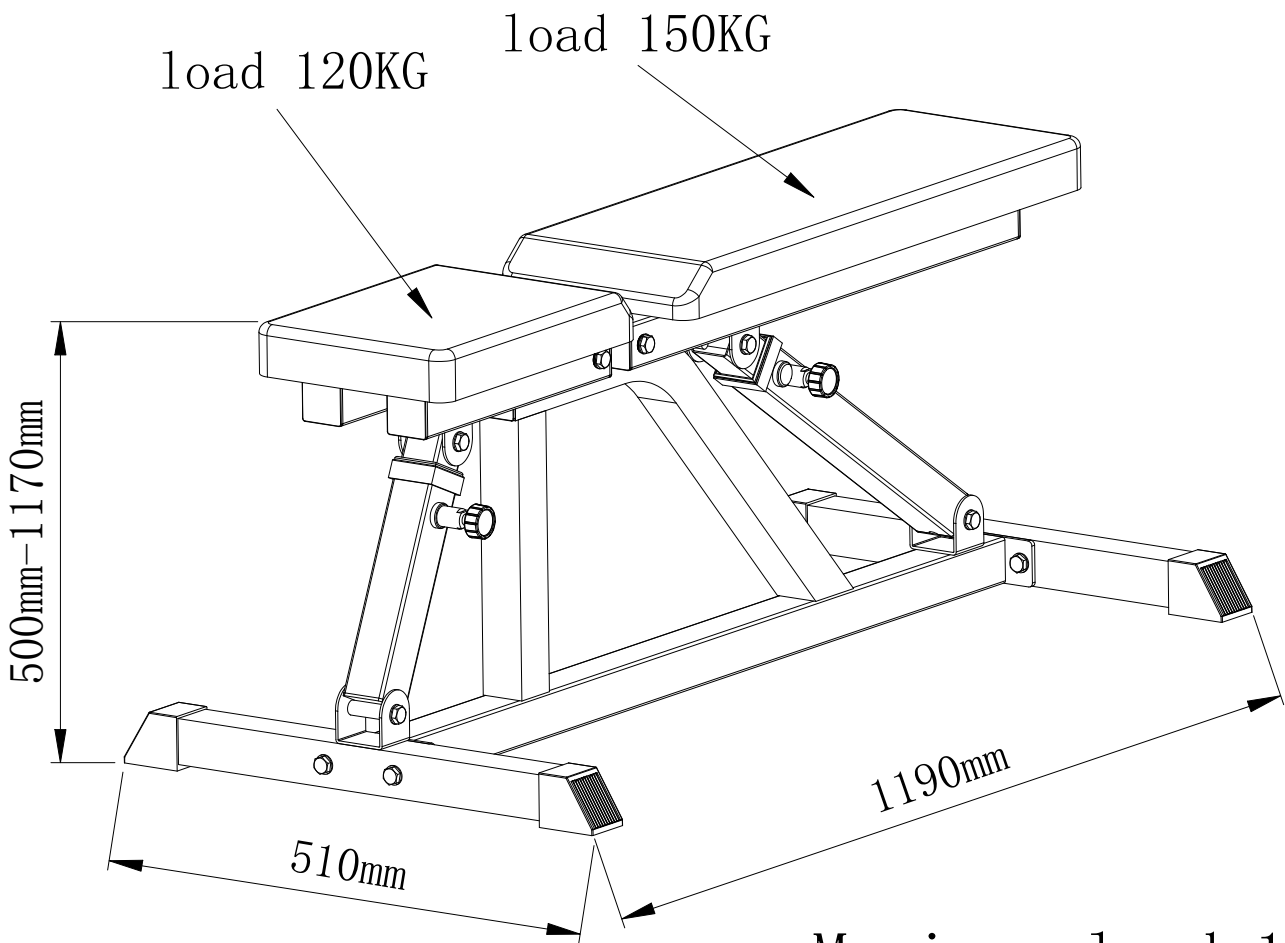

GORILLA SPORTS

Multi Flat Bench (10000095)

GORILLA SPORTS

Washer: ($\phi 10$) Lock Nut: (M10) Washer: ($\phi 8$) Hex Bolt: (M8*65)

20X

10X

8X

8X

Hex Bolt: (M10*70)

4X

Hex Bolt: (M10*75)

4X

Hex Bolt: (M10*175)

2X

GORILLA SPORTS

Maximum load 120KG

1

2

3

4

Washer (M8) -8PCS

Hex Bolt (M8*65) -8PCS