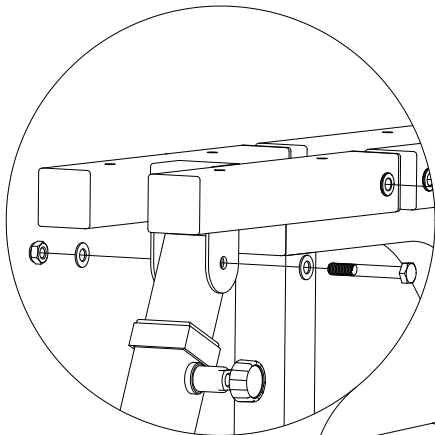

GORILLA SPORTS

Multi Flat Bench (10000095)

GORILLA SPORTS

Washer: ($\phi 10$) Lock Nut: (M10) Washer: ($\phi 8$) Hex Bolt: (M8*65)

20X

10X

8X

8X

Hex Bolt: (M10*70)

4X

Hex Bolt: (M10*75)

4X

Hex Bolt: (M10*175)

2X

GORILLA SPORTS

Maximum load 120KG

1

2

3

4

Washer (M8) -8PCS

Hex Bolt (M8*65) -8PCS