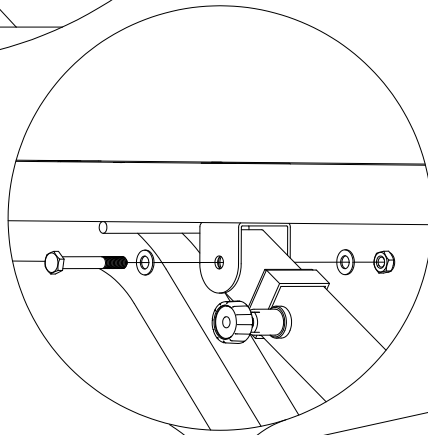

GORILLA SPORTS

Multi Flat Bench (10000095)

GORILLA SPORTS

Washer: ($\phi 10$) Lock Nut: (M10) Washer: ($\phi 8$) Hex Bolt: (M8*65)

20X

10X

8X

8X

Hex Bolt: (M10*70)

4X

Hex Bolt: (M10*75)

4X

Hex Bolt: (M10*175)

2X

GORILLA SPORTS

Maximum load 120KG

1

2

3

4

Washer (M8) -8PCS

Hex Bolt (M8*65) -8PCS