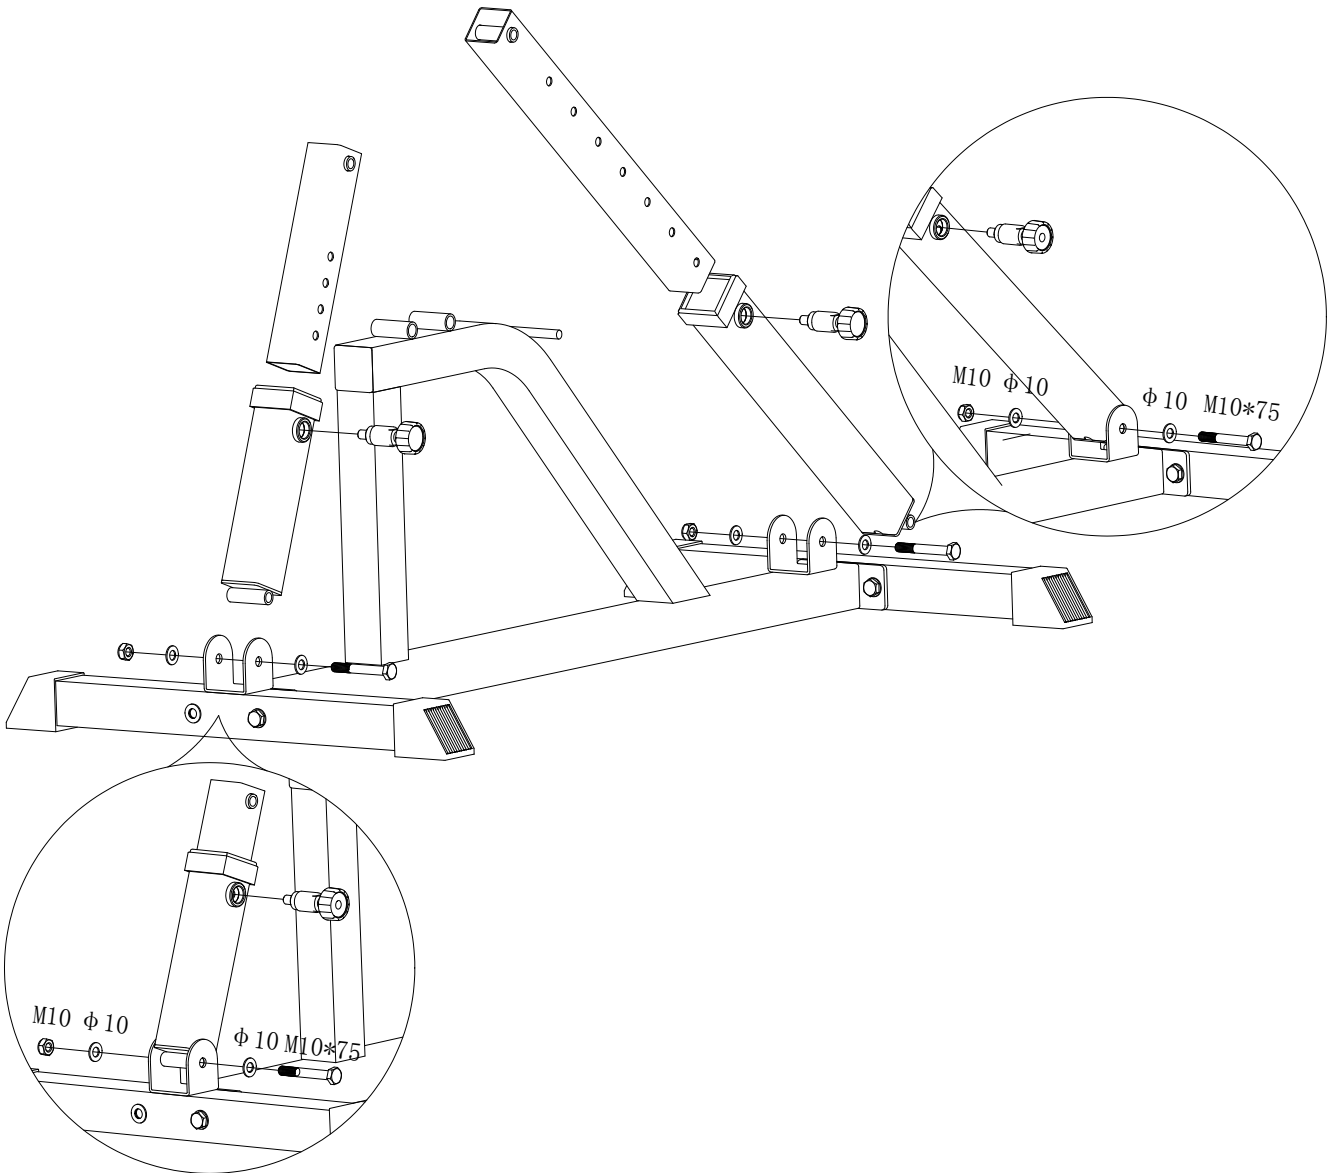

GORILLA SPORTS

Multi Flat Bench (10000095)

GORILLA SPORTS

Washer: ($\phi 10$) Lock Nut: (M10) Washer: ($\phi 8$) Hex Bolt: (M8*65)

20X

10X

8X

8X

Hex Bolt: (M10*70)

4X

Hex Bolt: (M10*75)

4X

Hex Bolt: (M10*175)

2X

GORILLA SPORTS

Maximum load 120KG

1

2

3

4

Washer (M8) -8PCS

Hex Bolt (M8*65) -8PCS