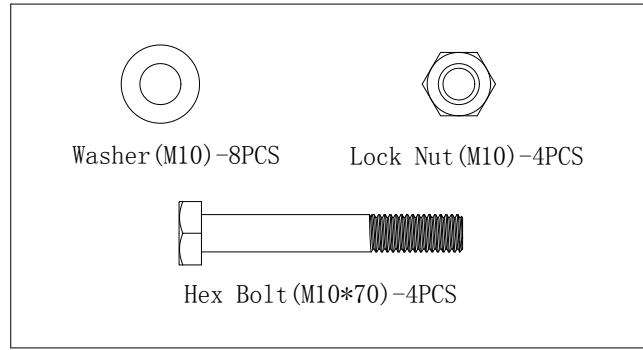

GORILLA SPORTS

Multi Flat Bench (10000095)

GORILLA SPORTS

Washer: ($\phi 10$) Lock Nut: (M10) Washer: ($\phi 8$) Hex Bolt: (M8*65)

20X

10X

8X

8X

Hex Bolt: (M10*70)

4X

Hex Bolt: (M10*75)

4X

Hex Bolt: (M10*175)

2X

GORILLA SPORTS

Maximum load 120KG

1

2

3

4

Washer (M8) -8PCS

Hex Bolt (M8*65) -8PCS