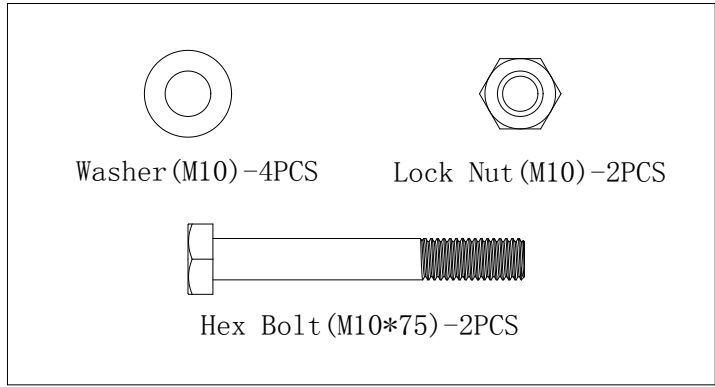

GORILLA SPORTS

Multi Flat Bench (10000095)

GORILLA SPORTS

Washer: ($\phi 10$) Lock Nut: (M10) Washer: ($\phi 8$) Hex Bolt: (M8*65)

20X

10X

8X

8X

Hex Bolt: (M10*70)

4X

Hex Bolt: (M10*75)

4X

Hex Bolt: (M10*175)

2X

GORILLA SPORTS

Maximum load 120KG

1

2

3

4

Washer (M8) -8PCS

Hex Bolt (M8*65) -8PCS