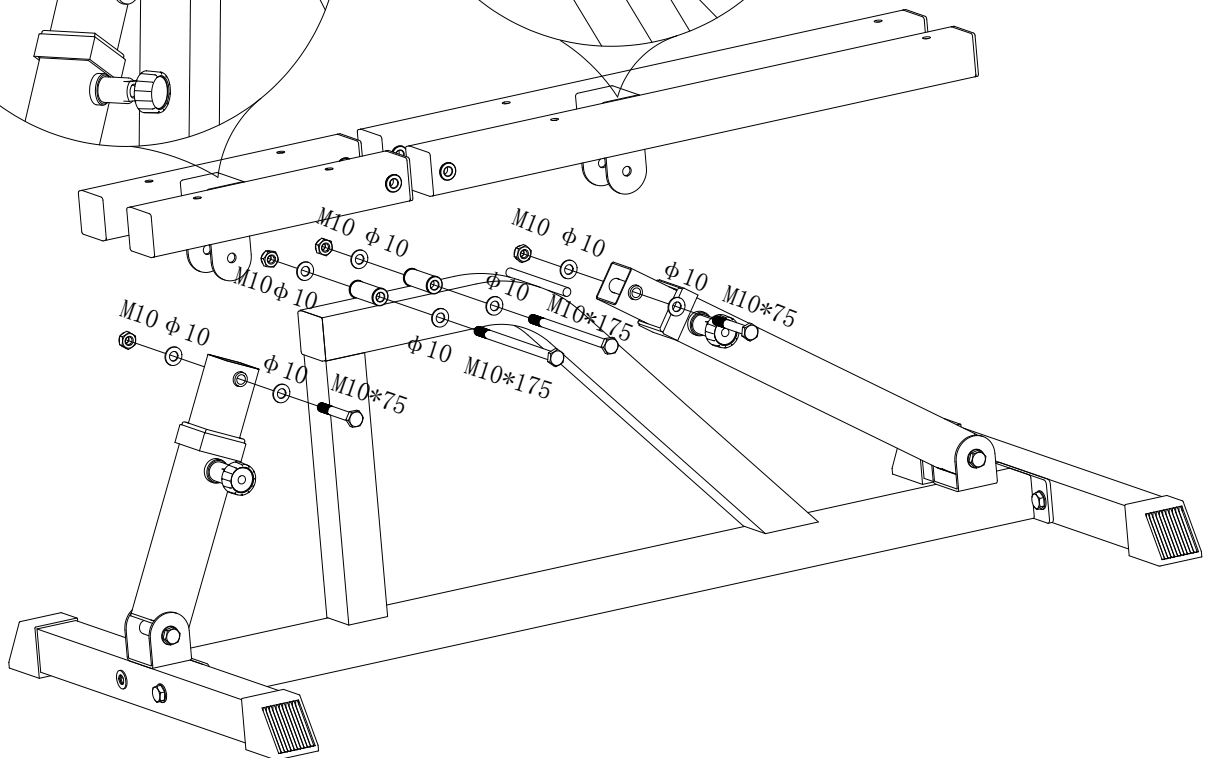

GORILLA SPORTS

Multi Flat Bench (10000095)

GORILLA SPORTS

Washer: ($\phi 10$) Lock Nut: (M10) Washer: ($\phi 8$) Hex Bolt: (M8*65)

20X

10X

8X

8X

Hex Bolt: (M10*70)

4X

Hex Bolt: (M10*75)

4X

Hex Bolt: (M10*175)

2X

GORILLA SPORTS

Maximum load 120KG

1

2

3

4

Washer (M8) -8PCS

Hex Bolt (M8*65) -8PCS