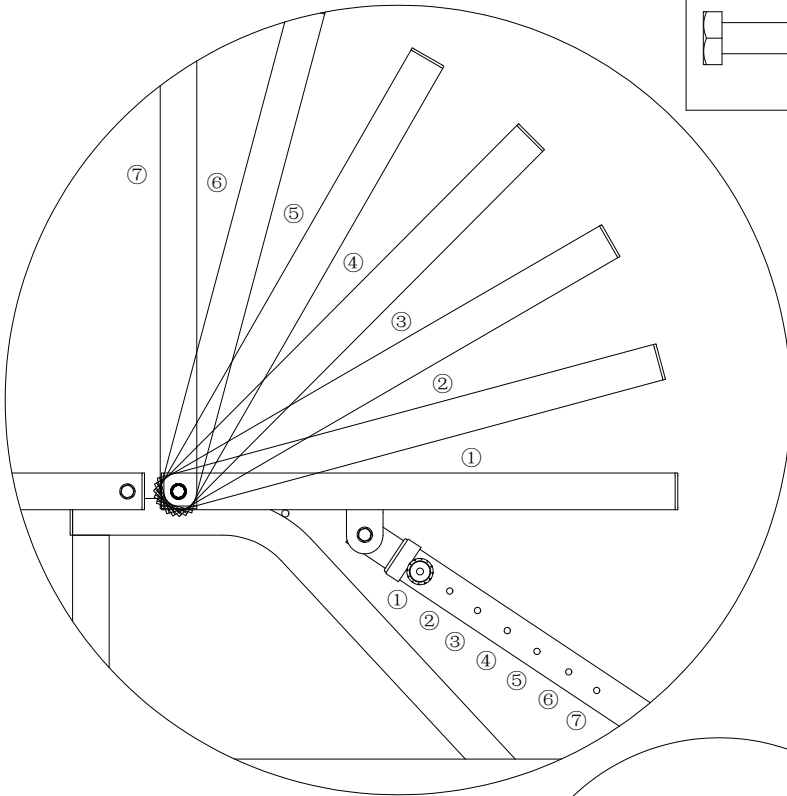

GORILLA SPORTS

Multi Flat Bench (10000095)

GORILLA SPORTS

Washer: ($\phi 10$) Lock Nut: (M10) Washer: ($\phi 8$) Hex Bolt: (M8*65)

20X

10X

8X

8X

Hex Bolt: (M10*70)

4X

Hex Bolt: (M10*75)

4X

Hex Bolt: (M10*175)

2X

GORILLA SPORTS

Maximum load 120KG

1

2

3

4

Washer (M8) -8PCS

Hex Bolt (M8*65) -8PCS