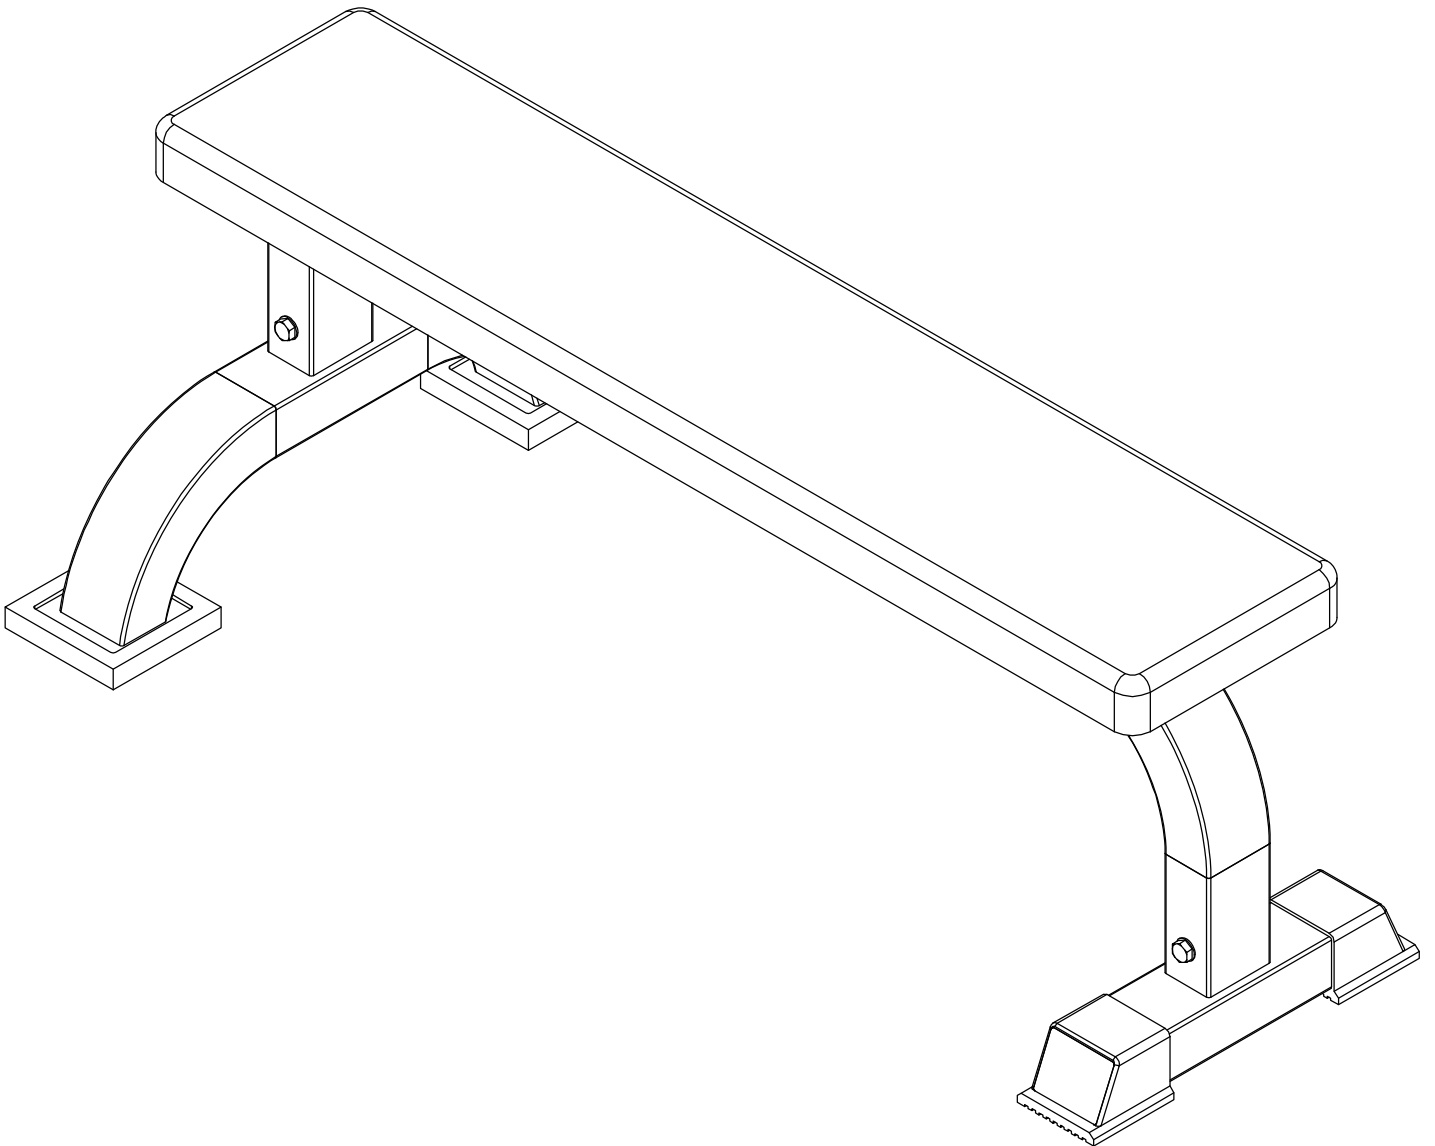

GORILLA SPORTS

Flat Bench(10000106)

Maximum load 250KG

GORILLA SPORTS

Washer: (Ø10)

4X

Washer: (Ø8)

3X

Hex Bolt: (M8*65)

3X

Hex Bolt: (M10*16)

4X

Foot Cover(50*70)

2X

Foot Pad

2X

1

Hex Bolt (M8*65) - 3PCS

Washer (M8) - 3PCS

2

Hex Bolt (M10*16) - 4PCS Washer (M10) - 4PCS