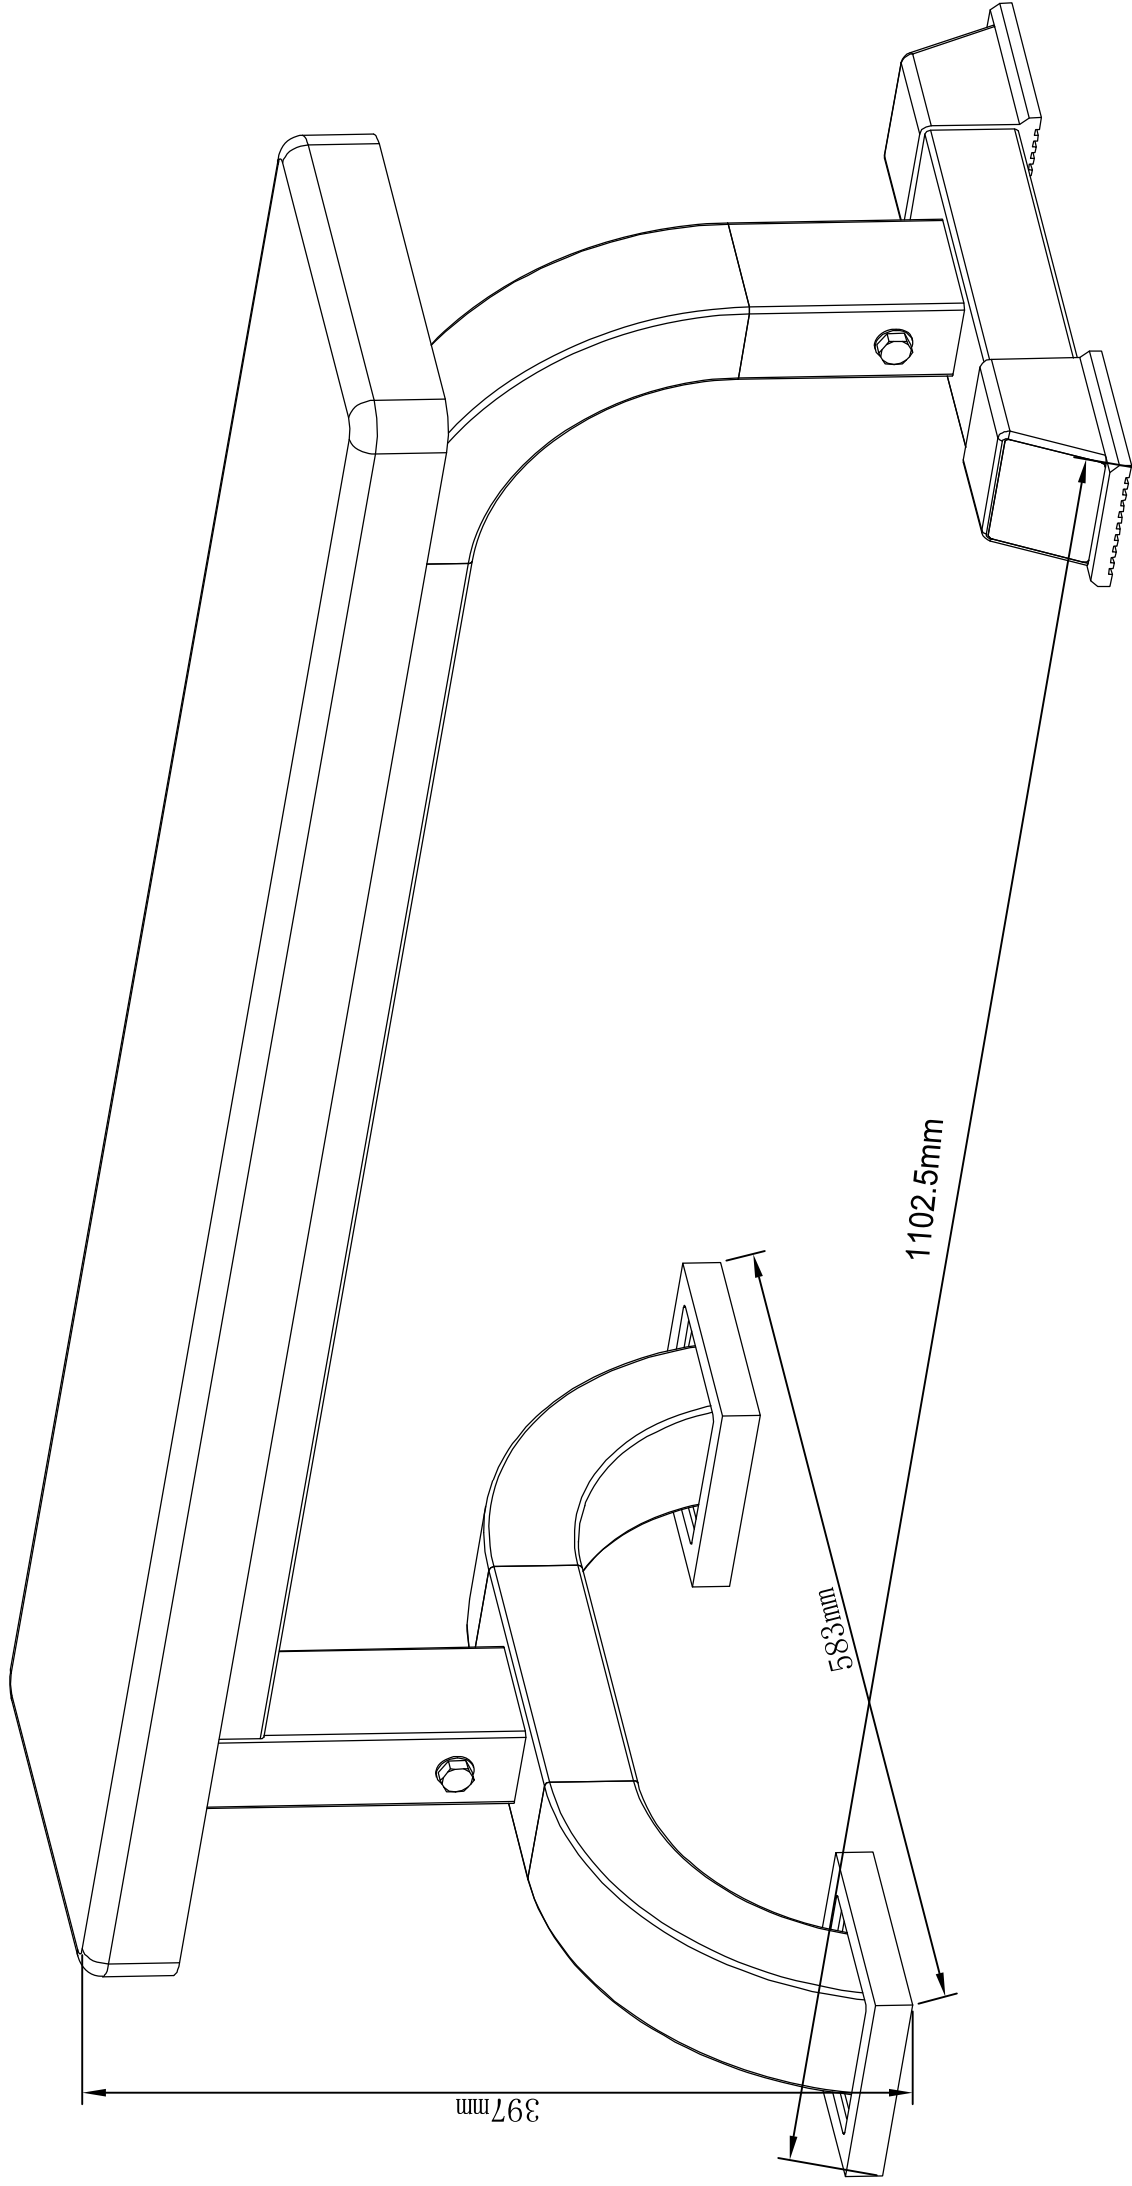

GORILLA SPORTS

Flat Bench(10000106)

Maximum load 250KG

GORILLA SPORTS

Washer: (Ø10)

4X

Washer: (Ø8)

3X

Hex Bolt: (M8*65)

3X

Hex Bolt: (M10*16)

4X

Foot Cover(50*70)

2X

Foot Pad

2X

1

Hex Bolt (M8*65) - 3PCS

Washer (M8) - 3PCS

2

Hex Bolt (M10*16) - 4PCS Washer (M10) - 4PCS