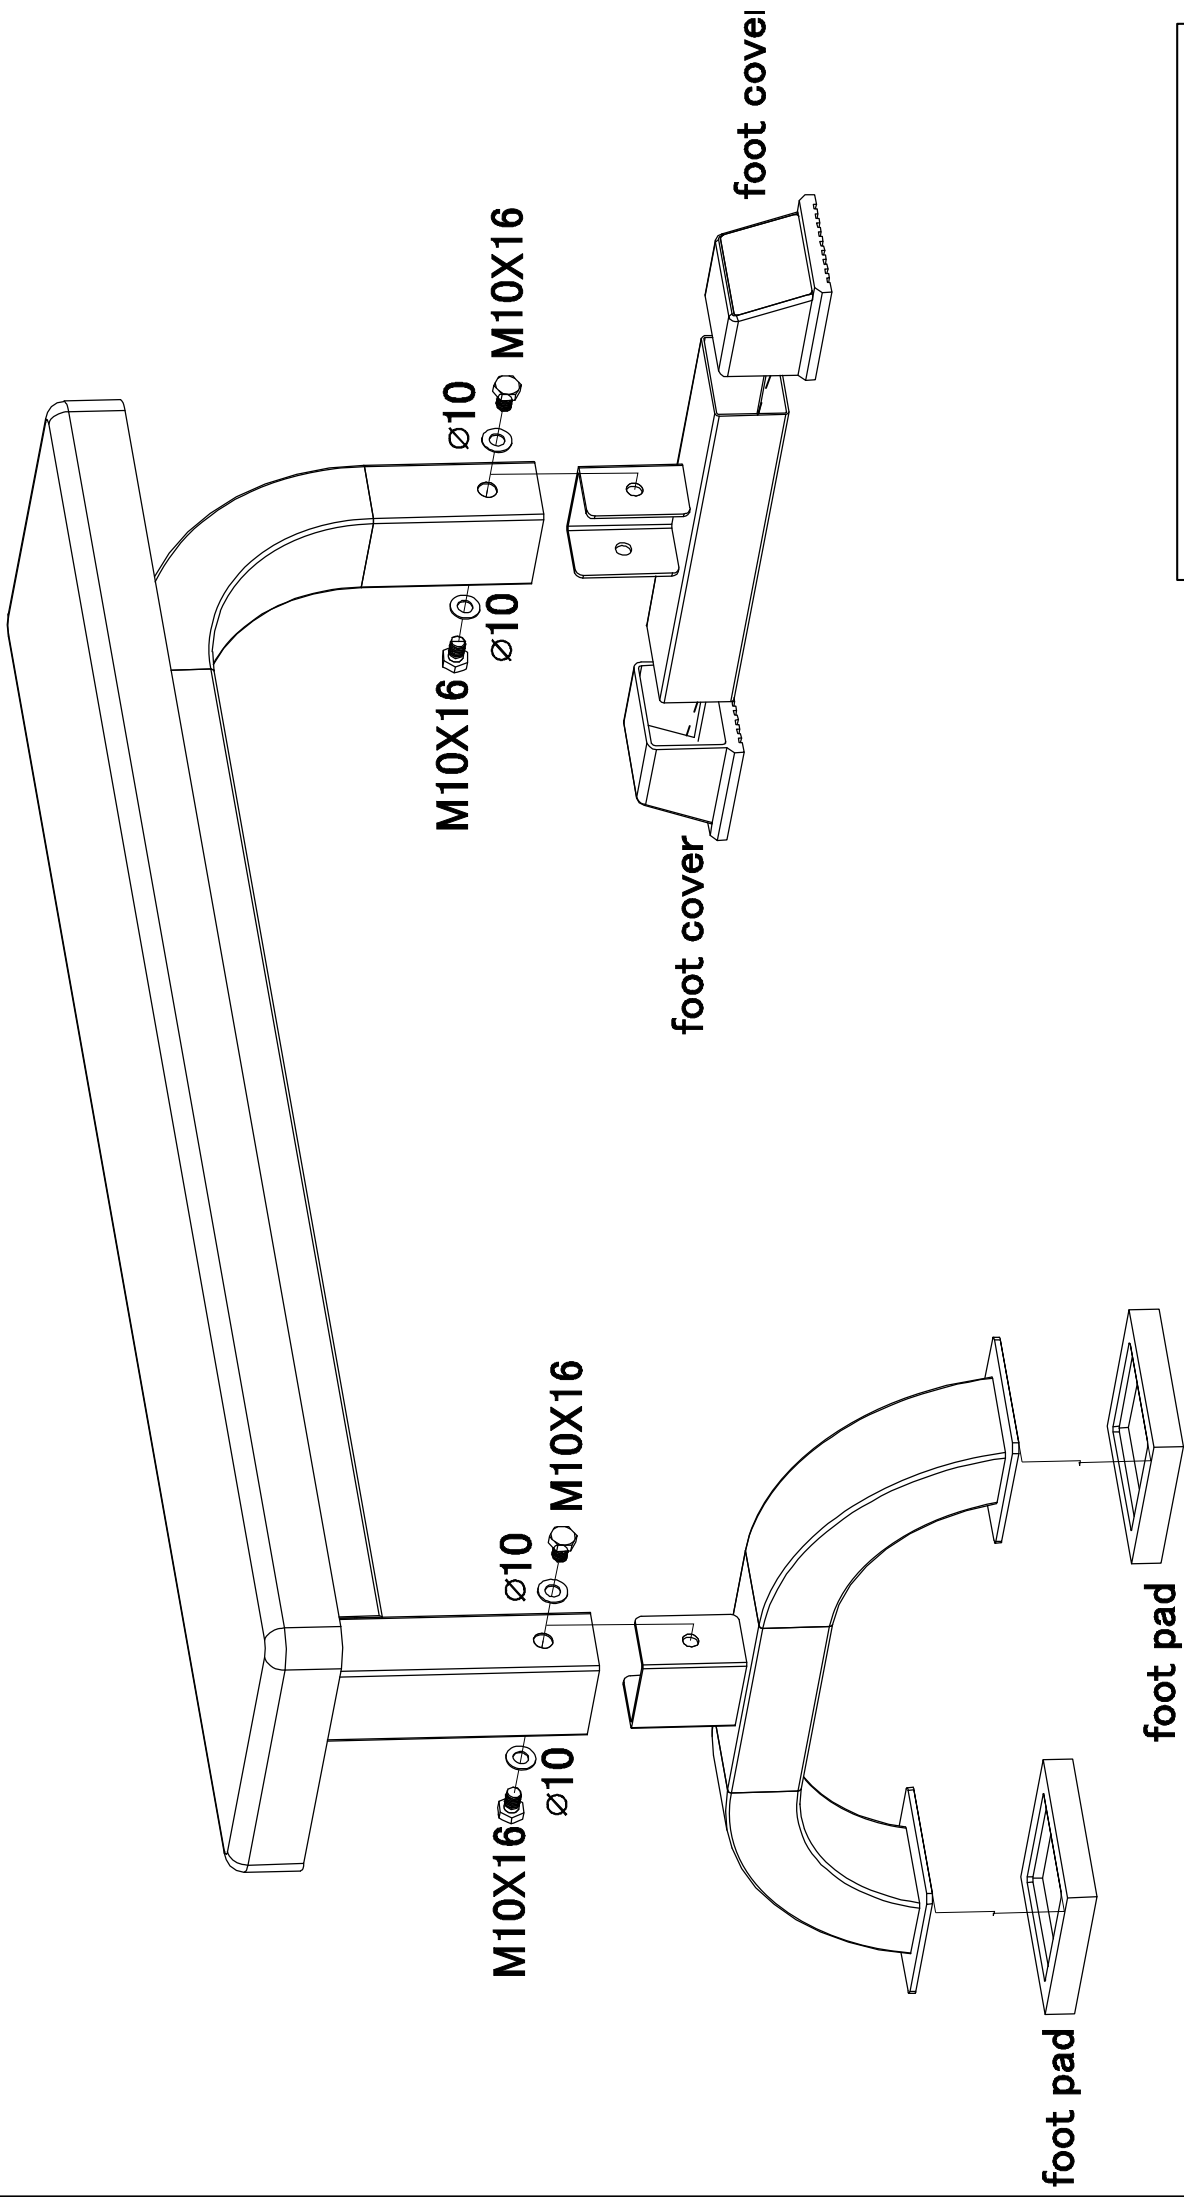

GORILLA SPORTS

Flat Bench(10000106)

Maximum load 250KG

GORILLA SPORTS

Washer: (Ø10)

4X

Washer: (Ø8)

3X

Hex Bolt: (M8*65)

3X

Hex Bolt: (M10*16)

4X

Foot Cover(50*70)

2X

Foot Pad

2X

1

Hex Bolt (M8*65) - 3PCS

Washer (M8) - 3PCS

2

Hex Bolt (M10*16) - 4PCS Washer (M10) - 4PCS