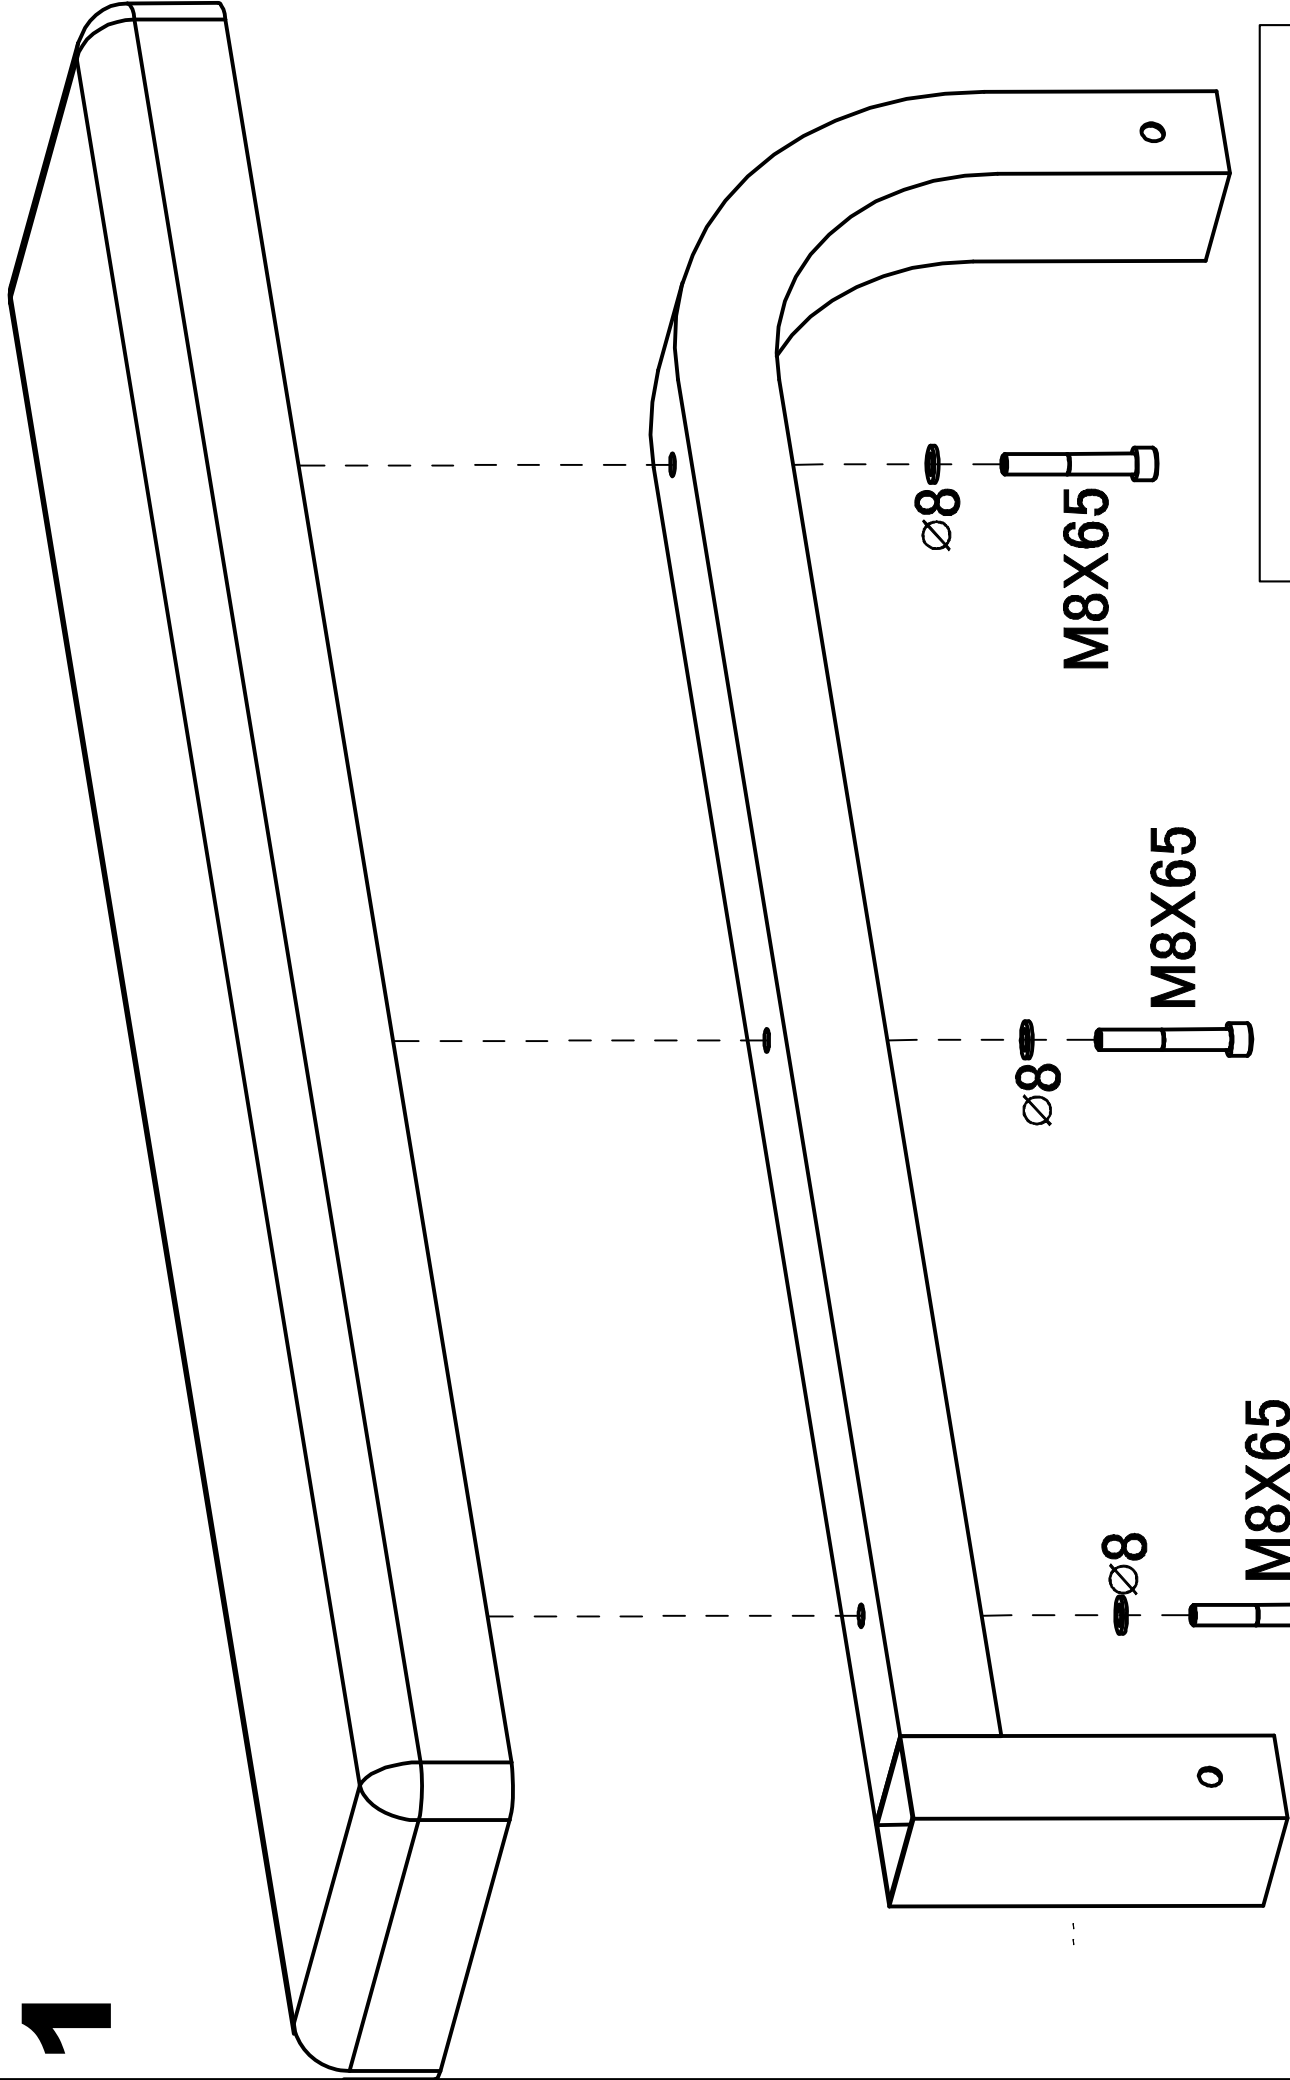

GORILLA SPORTS

Flat Bench(10000106)

Maximum load 250KG

GORILLA SPORTS

Washer: (Ø10)

4X

Washer: (Ø8)

3X

Hex Bolt: (M8*65)

3X

Hex Bolt: (M10*16)

4X

Foot Cover(50*70)

2X

Foot Pad

2X

1

Hex Bolt (M8*65) - 3PCS

Washer (M8) - 3PCS

2

Hex Bolt (M10*16) - 4PCS Washer (M10) - 4PCS