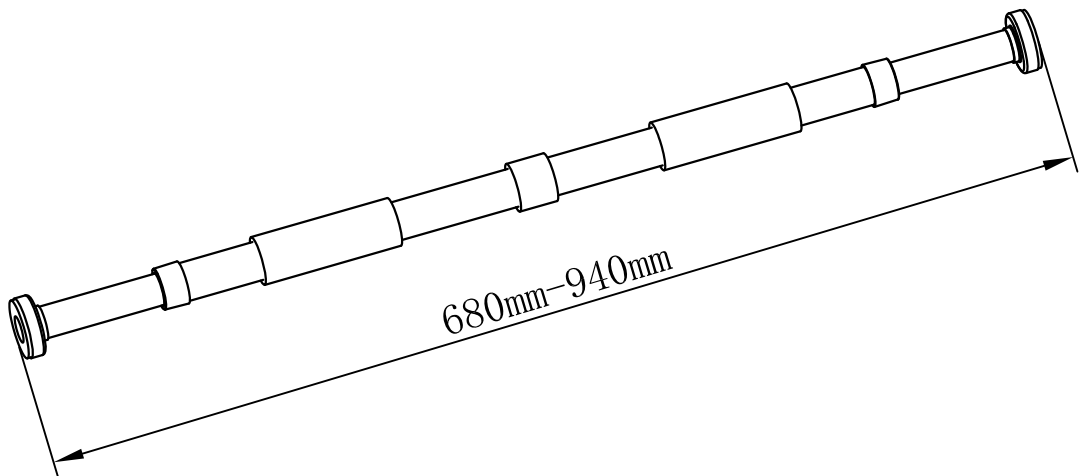

GORILLA SPORTS

Cross recessed countersunk head
tapping screws ST4. 2*25

2x

Plasitic Pad

2x

GORILLA SPORTS

Door Exercise Bar (10000126)

GORILLA SPORTS

Maximum load 95KG

1

Cross recessed countersunk
head tapping screws
ST4. 2*25

Plastic Pad

2