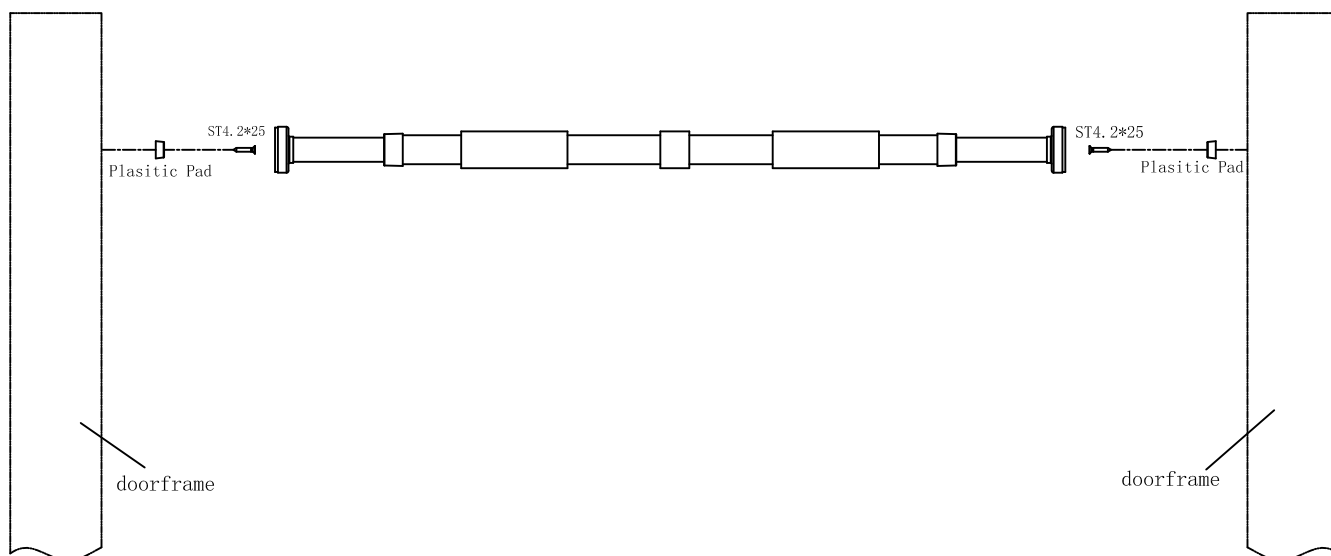

GORILLA SPORTS

Cross recessed countersunk head
tapping screws ST4. 2*25

2x

Plasitic Pad

2x

GORILLA SPORTS

Door Exercise Bar (10000126)

GORILLA SPORTS

Maximum load 95KG

1

Cross recessed countersunk
head tapping screws
ST4. 2*25

Plastic Pad

2